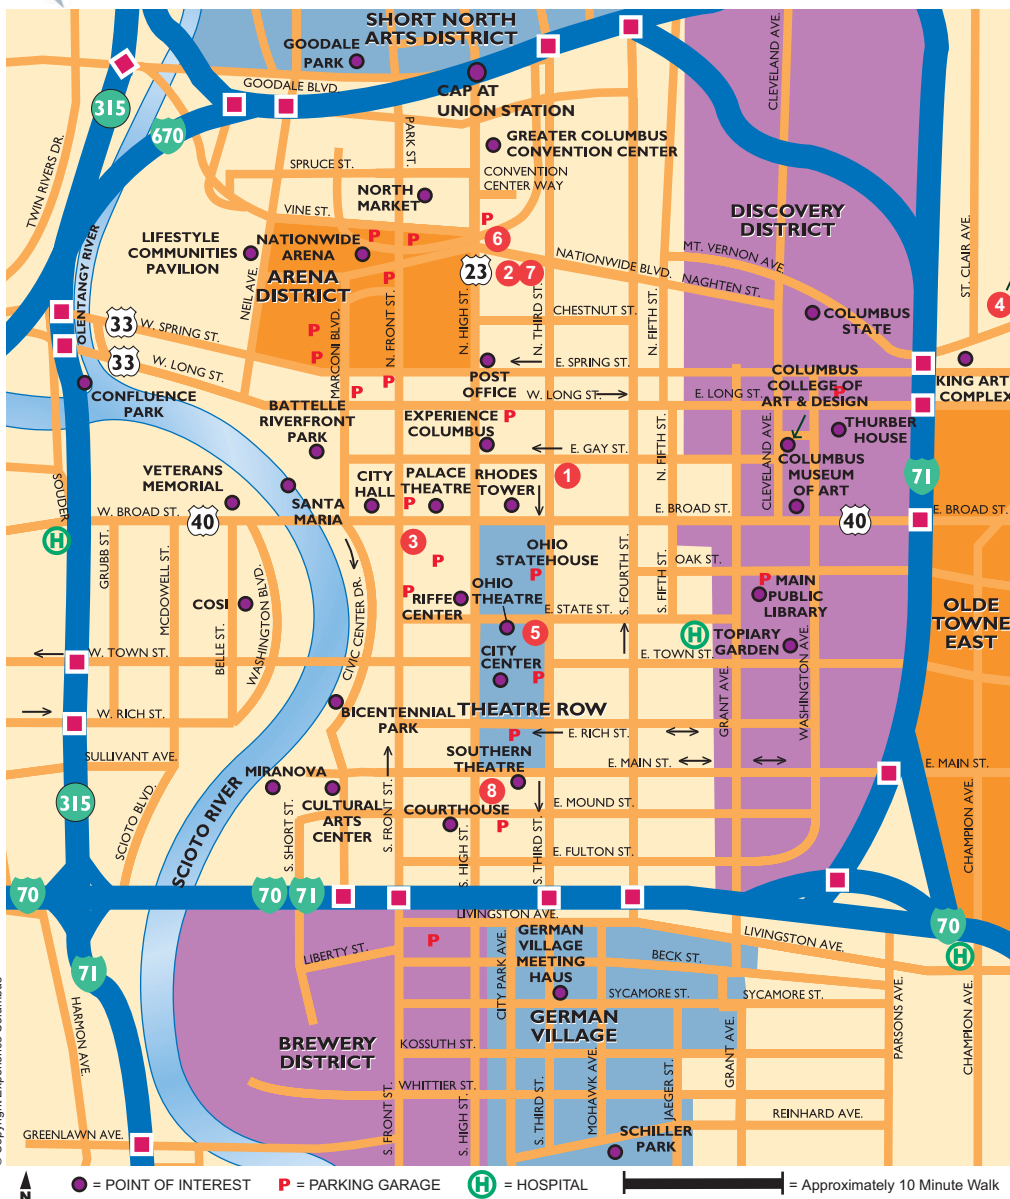

Welcome to Columbus Hotels for the NHL Draft

Hotel	Address	Phone	Walking Time to Nationwide Arena
1. The Columbus, A Renaissance Hotel	50 N. Third St.	614-228-5050	12 minutes
2. Crowne Plaza	33 Nationwide Blvd.	614-461-4100	4 minutes
3. DoubleTree Guest Suites	50 S. Front St.	614-228-4600	6 minutes
4. Hilton Columbus	3900 Chagrin Dr.	614-414-5000	15-minute drive
5. Hyatt Capitol Square	75 E. State St.	614-228-1234	15 minutes
6. Hyatt Regency	350 N. High St.	614-463-1234	3 minutes
7. The Lofts	55 E. Nationwide Blvd.	614-461-2663	4 minutes
8. The Westin Great Southern	310 S. High St.	614-228-3800	20 minutes