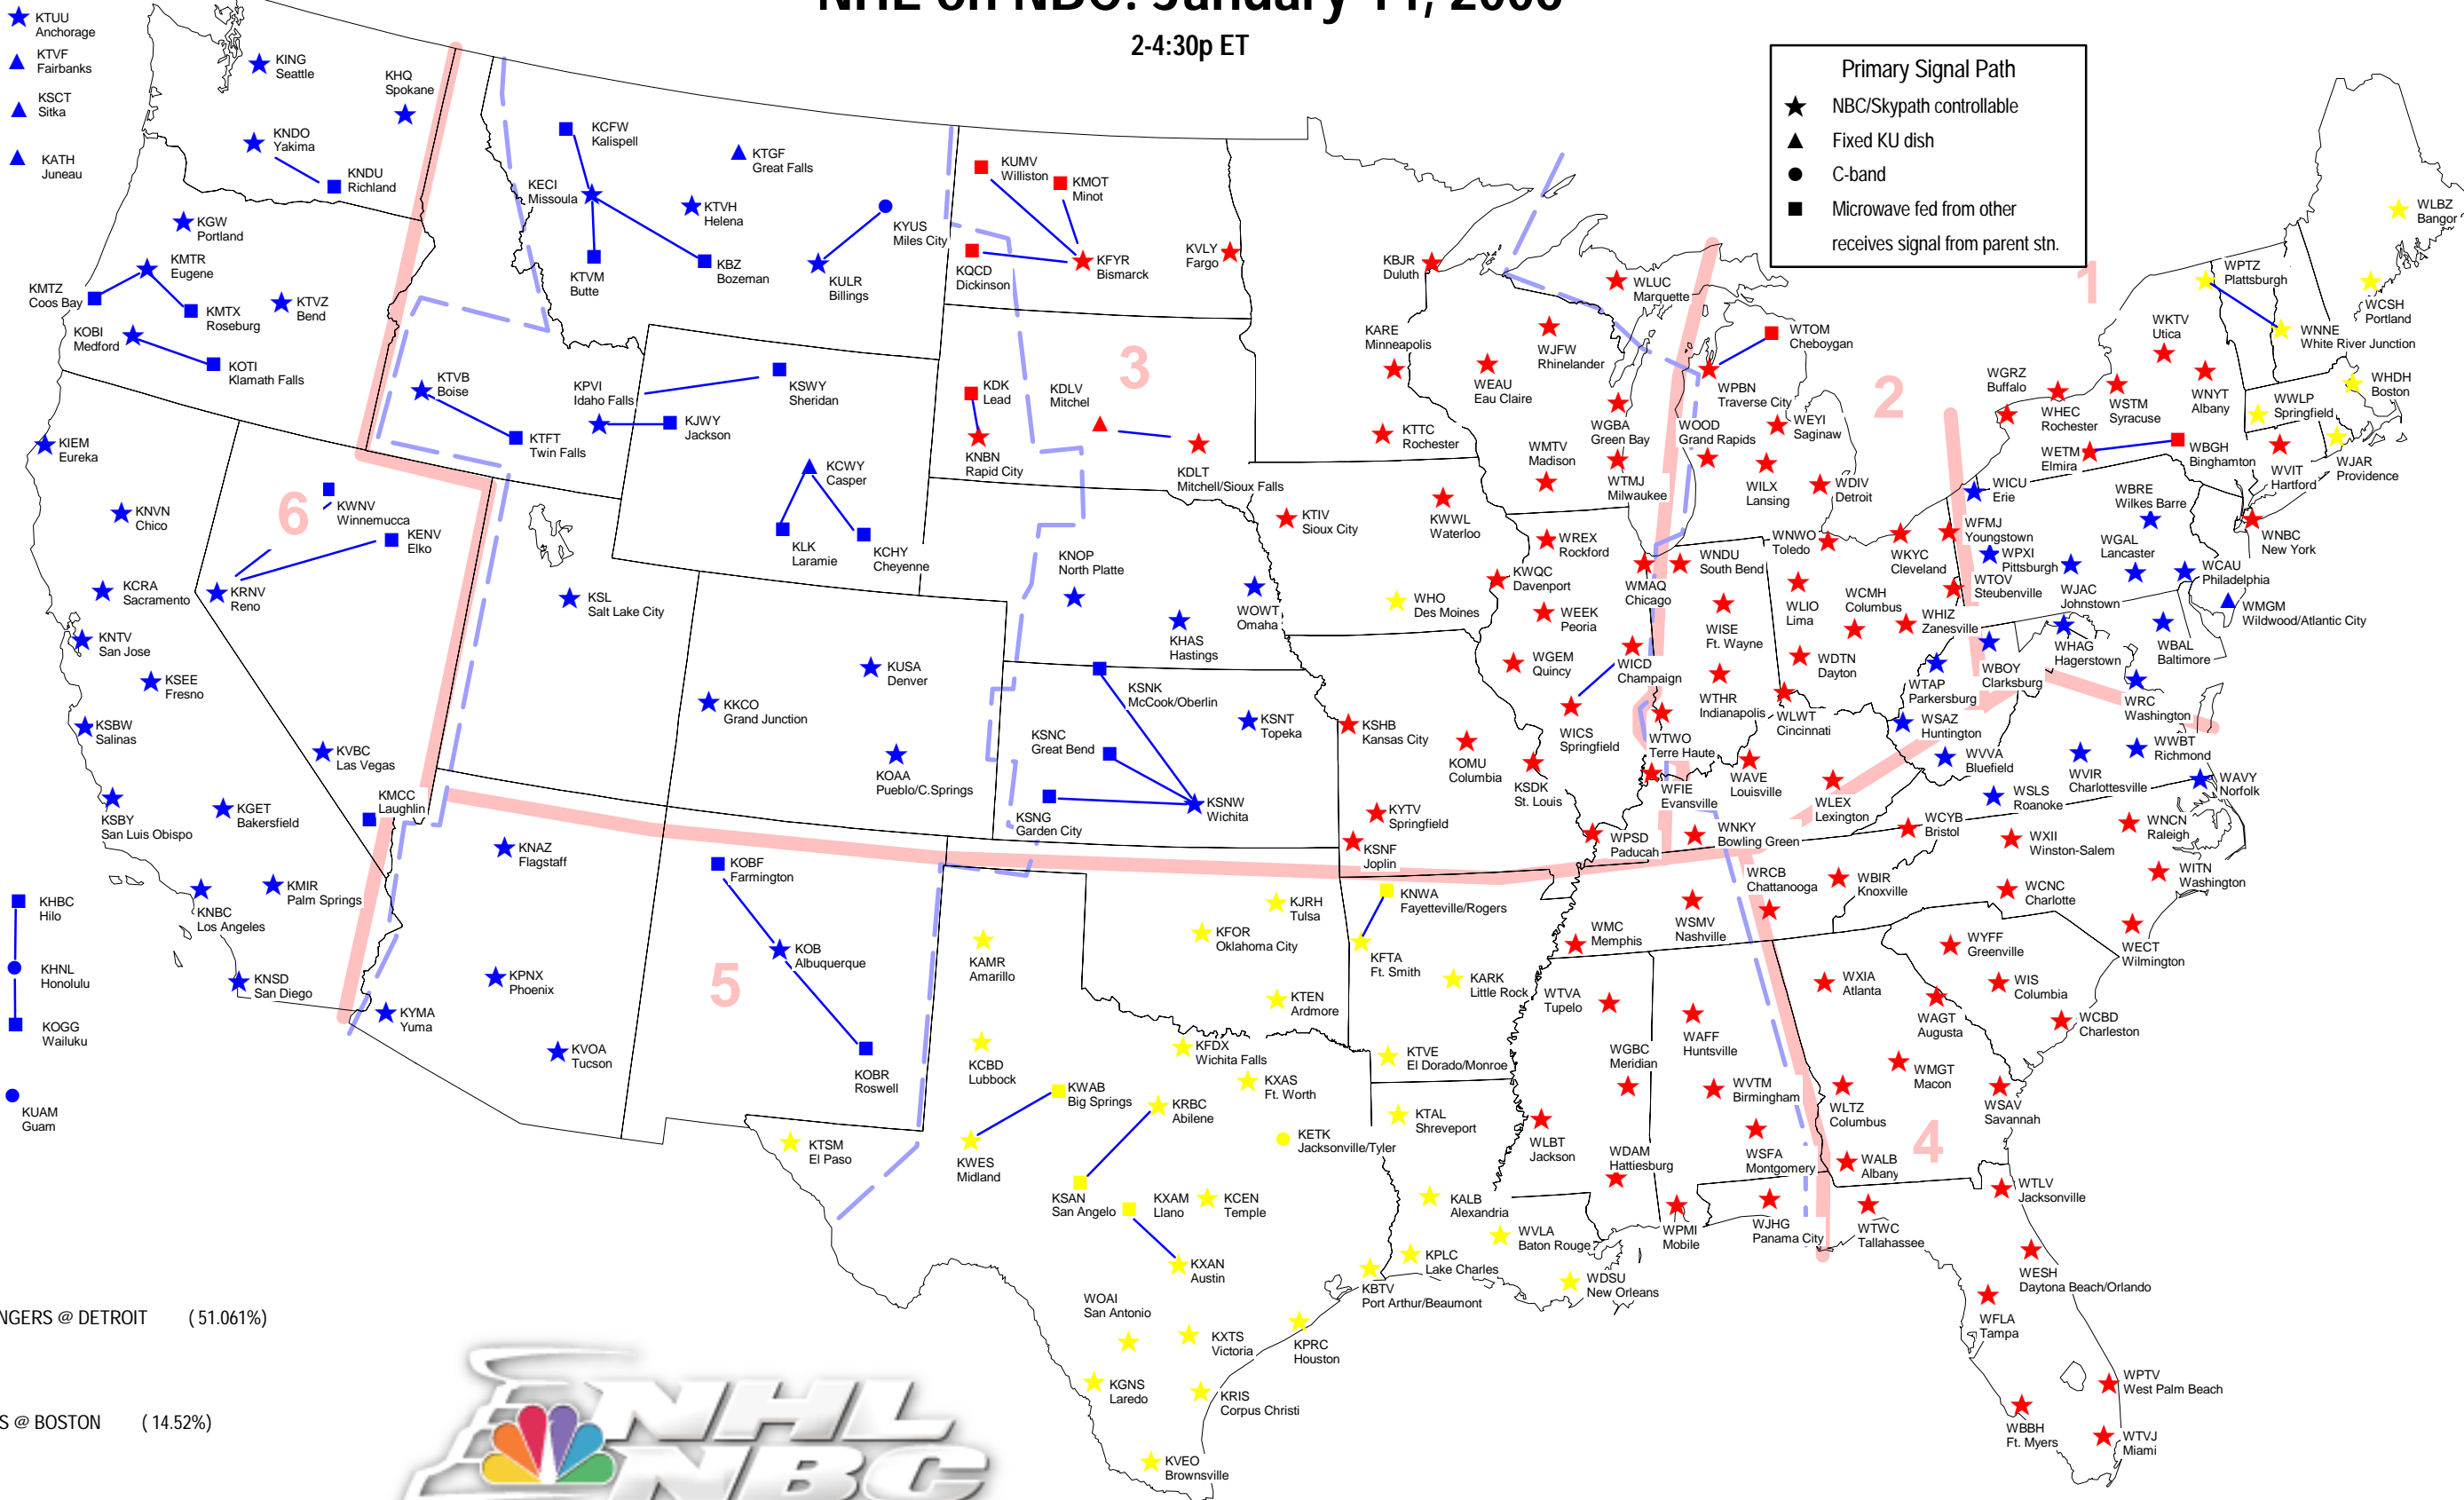

NHL on NBC: January 14, 2006

2-4:30p ET

Primary Signal Path

- ★ NBC/Skypath controllable
- ▲ Fixed KU dish
- C-band
- Microwave fed from other receives signal from parent stn.

- NY RANGERS @ DETROIT (51.061%)
- DALLAS @ BOSTON (14.52%)
- COLORADO @ PHILADELPHIA (34.523%)