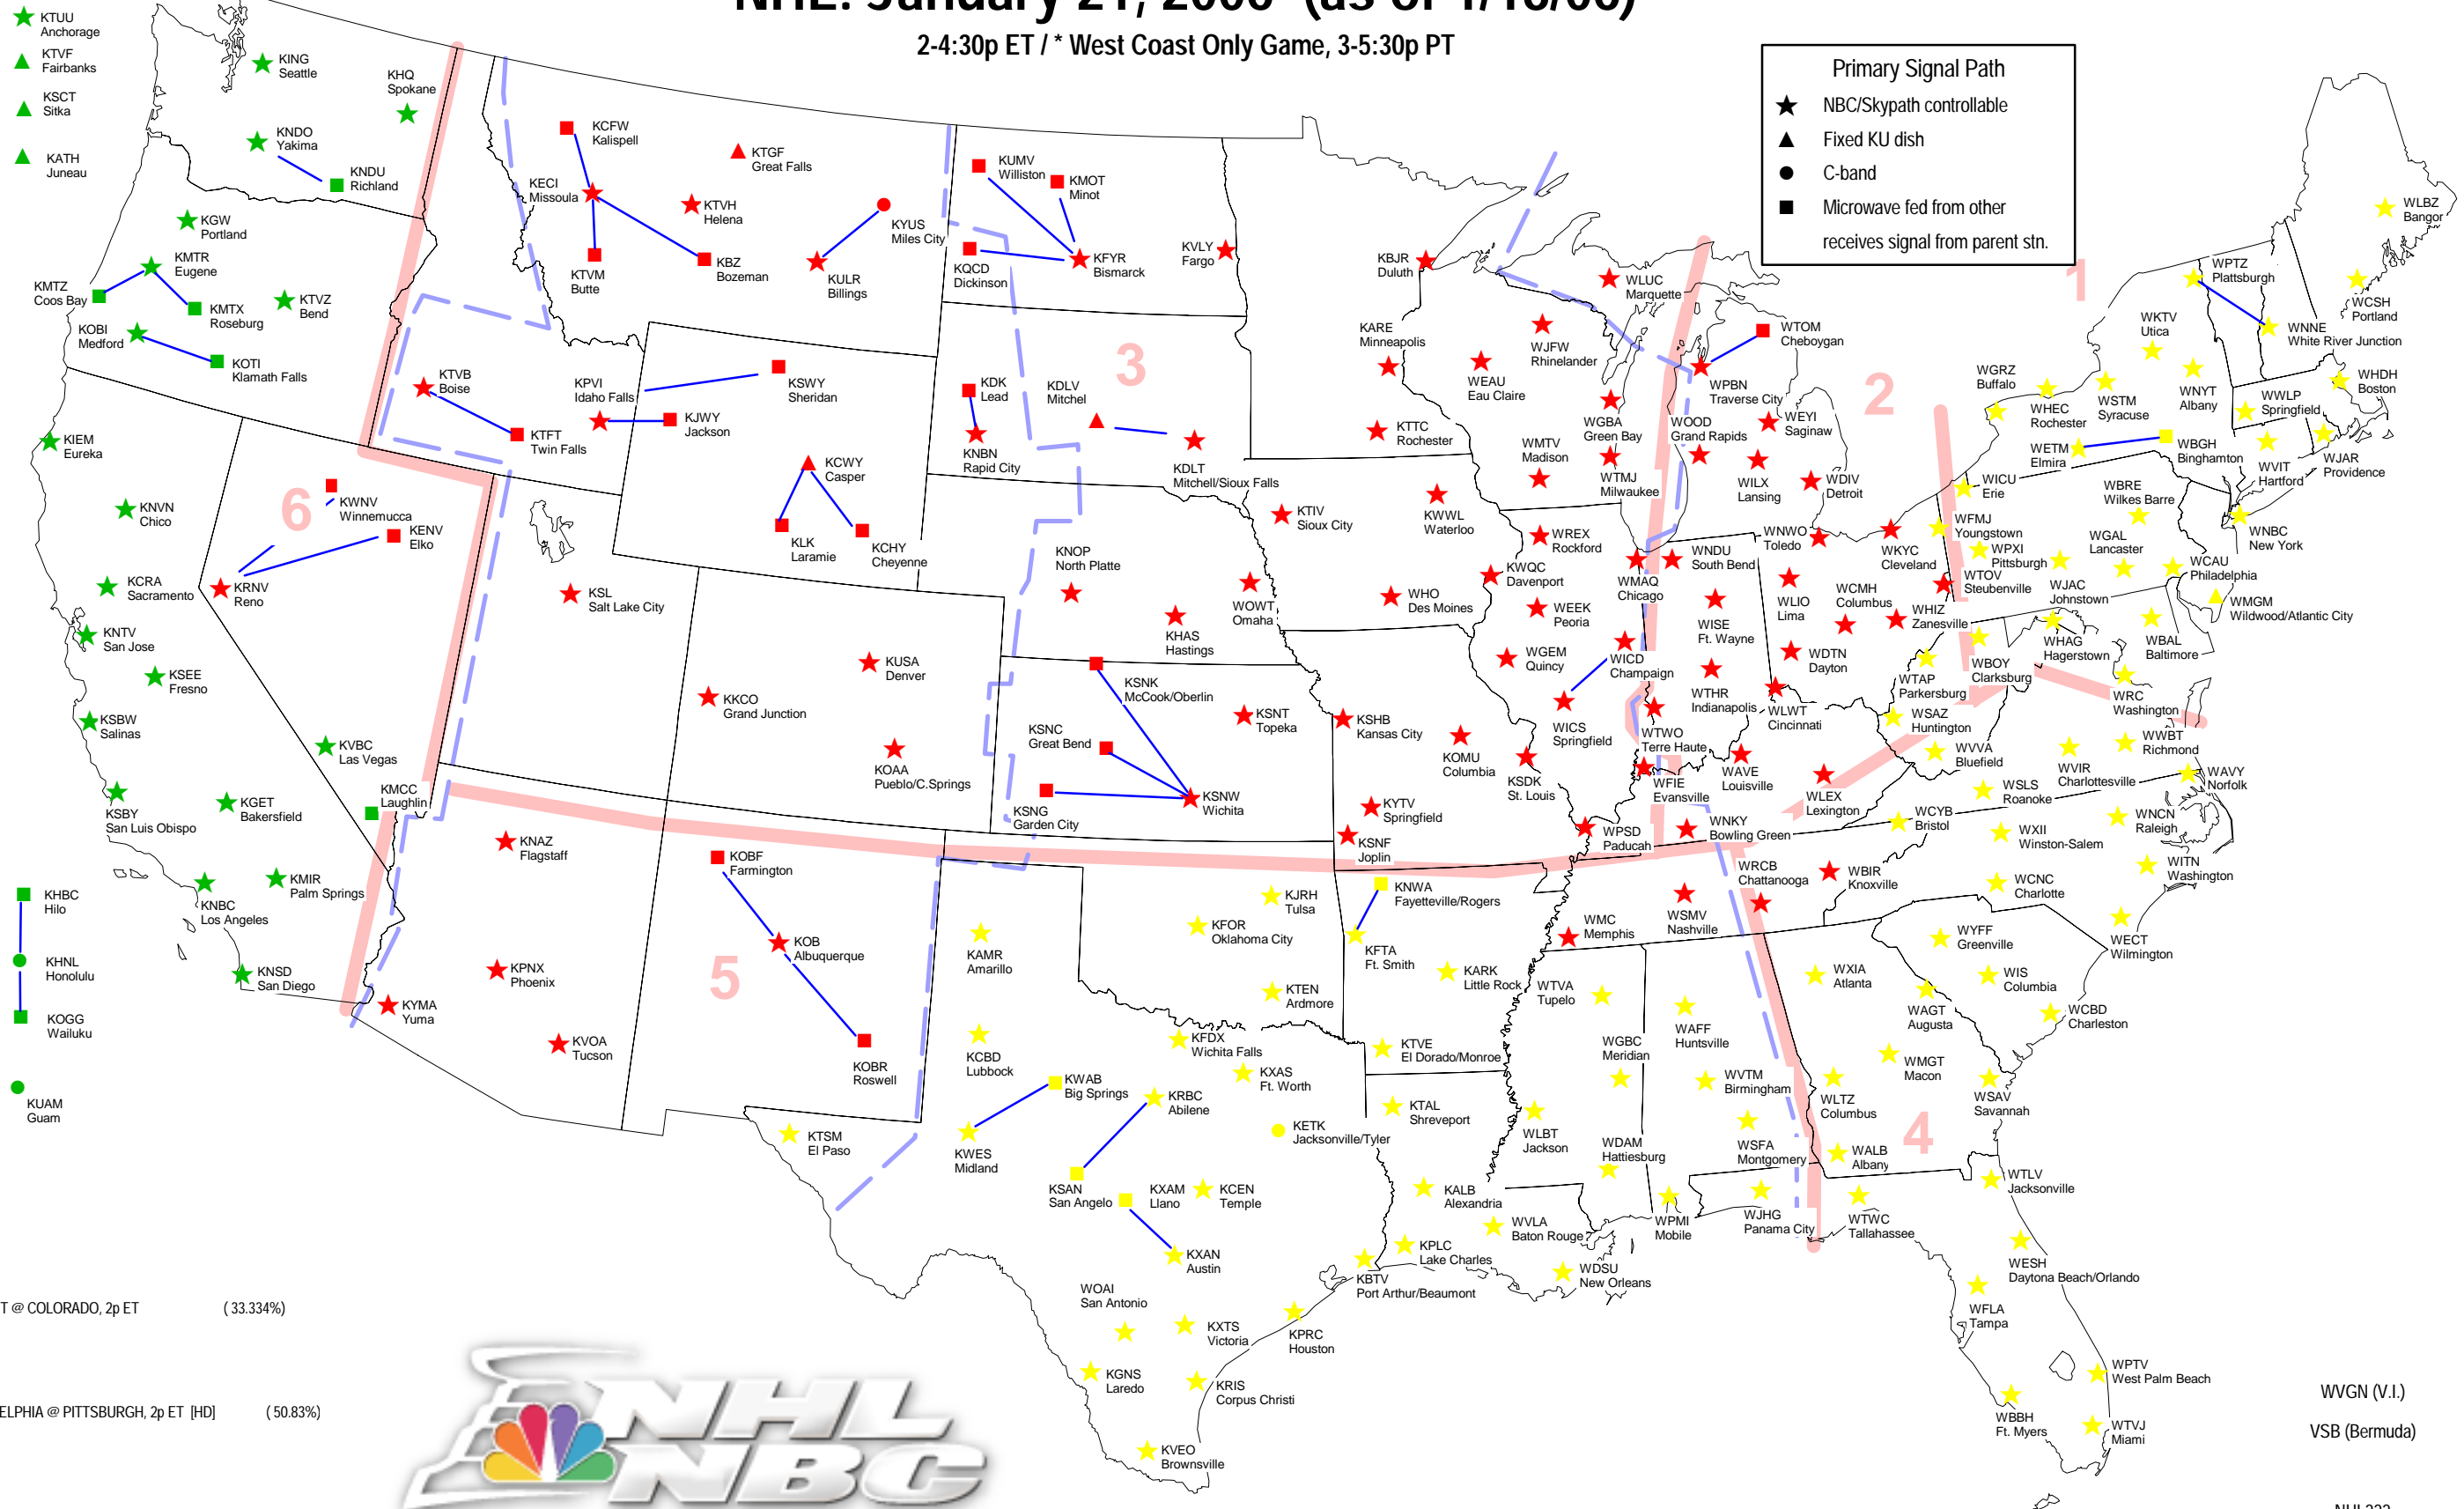

NHL: January 21, 2006 (as of 1/18/06)

2-4:30p ET / * West Coast Only Game, 3-5:30p PT

Primary Signal Path

- ★ NBC/Skypath controllable
- ▲ Fixed KU dish
- C-band
- Microwave fed from other receives signal from parent stn.

- DETROIT @ COLORADO, 2p ET (33.334%)
- PHILADELPHIA @ PITTSBURGH, 2p ET [HD] (50.83%)
- * SAN JOSE @ LOS ANGELES, 3p PT (15.94%)

WVGN (V.I.) ●
VSB (Bermuda) ●